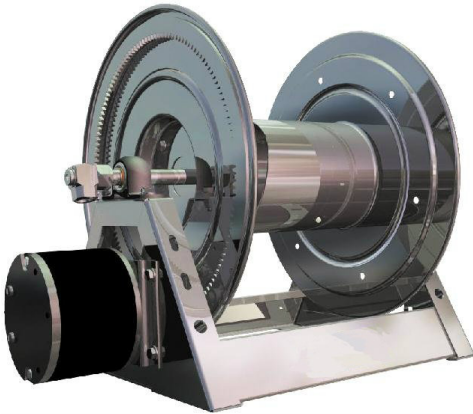

Technische specificaties - Caractéristiques techniques - Technical specifications - Technische Daten

RCL-7143

Best Price	no
Description	Hosereel without hose
Medium	compressed air compressed air diesel compressed air water (drinking water) water (no drinking water)
Supplied with hose	no
Winding length (m)	30
Internal Hose Diameter	13mm(1/2")
Length (m)	>20-30
Number of Hoses	1(1xsingle)
P range (bar)	>180-300
Drive	electric motor
Material	stainless steel 304
P max (bar)	210
Ratchet Lock	optional
Cycles	20000
Installation method	1 2 4 5
Hosestop	option
Bendradius (mm)	
Connection inlet	13mm(1/2")NPT
Connection outlet	13mm(1/2")NPT
T max (°C)	99
Mounting	
Seals	Nitrile
Model	open
Power Supply	12 VDC motor
Transmission	gear transmission drive
Finishing	stainless steel 304
Hose guide	option
Application	industrial
KG	16
Color	no
RCL7143	