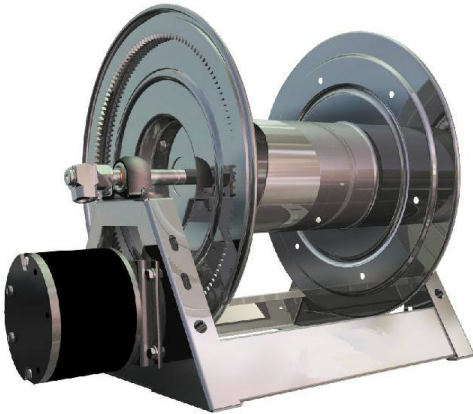

### RCL-7144

Best Price	no
Description	Hosereel without hose
Medium	compressed air compressed air diesel compressed air water (drinking water) water (no drinking water)
Supplied with hose	no
Winding length (m)	60
Internal Hose Diameter	13mm(1/2")
Length (m)	>50-60
Number of Hoses	1(1xsingle)
P range (bar)	>180-300
Drive	electric motor
Material	stainless steel 304
P max (bar)	210
Ratchet Lock	optional
Cycles	20000
Installation method	1 2 4 5
Hosestop	option
Bendradius (mm)	
Connection inlet	13mm(1/2")NPT
Connection outlet	13mm(1/2")NPT
T max (°C)	99
Mounting	
Seals	Nitrile
Model	open
Power Supply	12 VDC motor
Transmission	gear transmission drive
Finishing	stainless steel 304
Hose guide	option
Application	industrial
KG	18
Color	no
RCL7144	