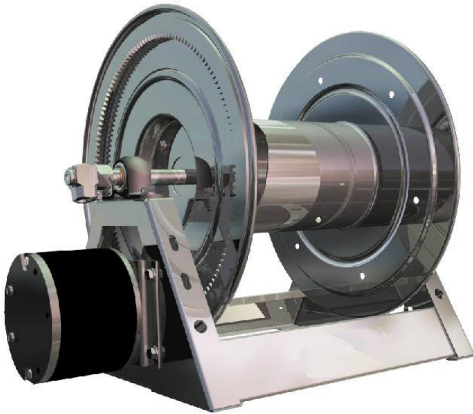

### RCL-7135

Best Price	no
Description	Hosereel without hose
Medium	compressed air compressed air diesel compressed air water (drinking water) water (no drinking water)
Supplied with hose	no
Winding length (m)	30
Internal Hose Diameter	19mm(3/4")
Length (m)	>20-30
Number of Hoses	1(1xsingle)
P range (bar)	>180-300
Drive	pneumatic
Material	stainless steel 304
P max (bar)	210
Ratchet Lock	optional
Cycles	20000
Installation method	1 2 4 5
Hosestop	option
Bendradius (mm)	
Connection inlet	19mm(3/4")NPT
Connection outlet	19mm(3/4")NPT
T max (°C)	99
Mounting	
Seals	Nitrile
Model	open
Power Supply	air motor
Transmission	gear transmission drive
Finishing	stainless steel 304
Hose guide	option
Application	industrial
KG	19
Color	no
RCL7135	