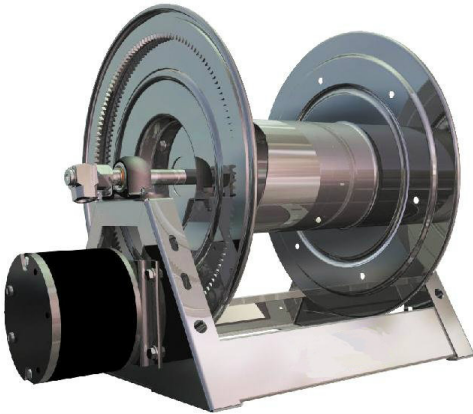

Technische specificaties - Caractéristiques techniques - Technical specifications - Technische Daten

RCL-7137

Best Price	no
Description	Hosereel without hose
Medium	compressed air compressed air diesel compressed air water (drinking water) water (no drinking water)
Supplied with hose	no
Winding length (m)	61
Internal Hose Diameter	19mm(3/4")
Length (m)	>60-70
Number of Hoses	1(1xsingle)
P range (bar)	>180-300
Drive	pneumatic
Material	stainless steel 304
P max (bar)	210
Ratchet Lock	optional
Cycles	20000
Installation method	1 2 4 5
Hosestop	option
Bendradius (mm)	
Connection inlet	19mm(3/4")NPT
Connection outlet	19mm(3/4")NPT
T max (°C)	99
Mounting	
Seals	Nitrile
Model	open
Power Supply	air motor
Transmission	gear transmission drive
Finishing	stainless steel 304
Hose guide	option
Application	industrial
KG	25
Color	no
RCL7137	